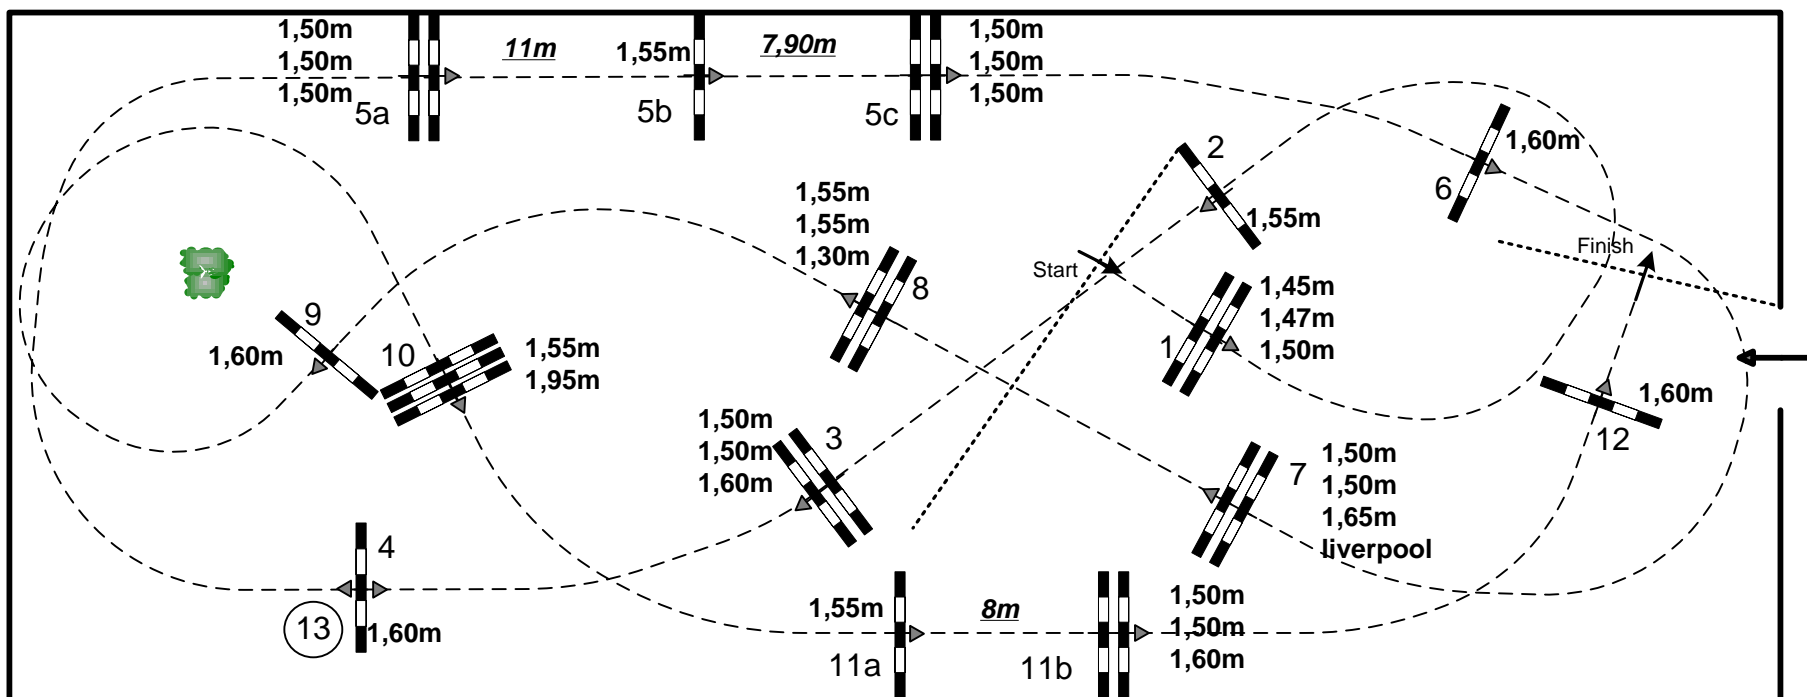

# 2015 CSI-W OLYMPIA THE LONDON INTERNATIONAL HORSE SHOW

**Class N.: 25 – The Olympia Grand Prix – with Jump off**  
**Monday, 21st December 2015**

Table: A	Speed: 350 m/min	Obstacles: 12	Jump off: 12, 2, 3, 5bc, 8, 13, 11b	2nd Jump-off: N/A
National RG: N/A	Length: 356 m	Efforts: 15	Length: 250 m	Length:
FEI RG / Art. 238.2.2	Time allowed: 62 sec	Penalty sec: N/A	Time allowed: 43 sec	Time allowed:
Height: 1,60 m	Time limit: 124 sec	Closed combination: N/A	Time limit: 86 sec	Time limit:

Course Designer : Bernardo Costa Cabral (POR)