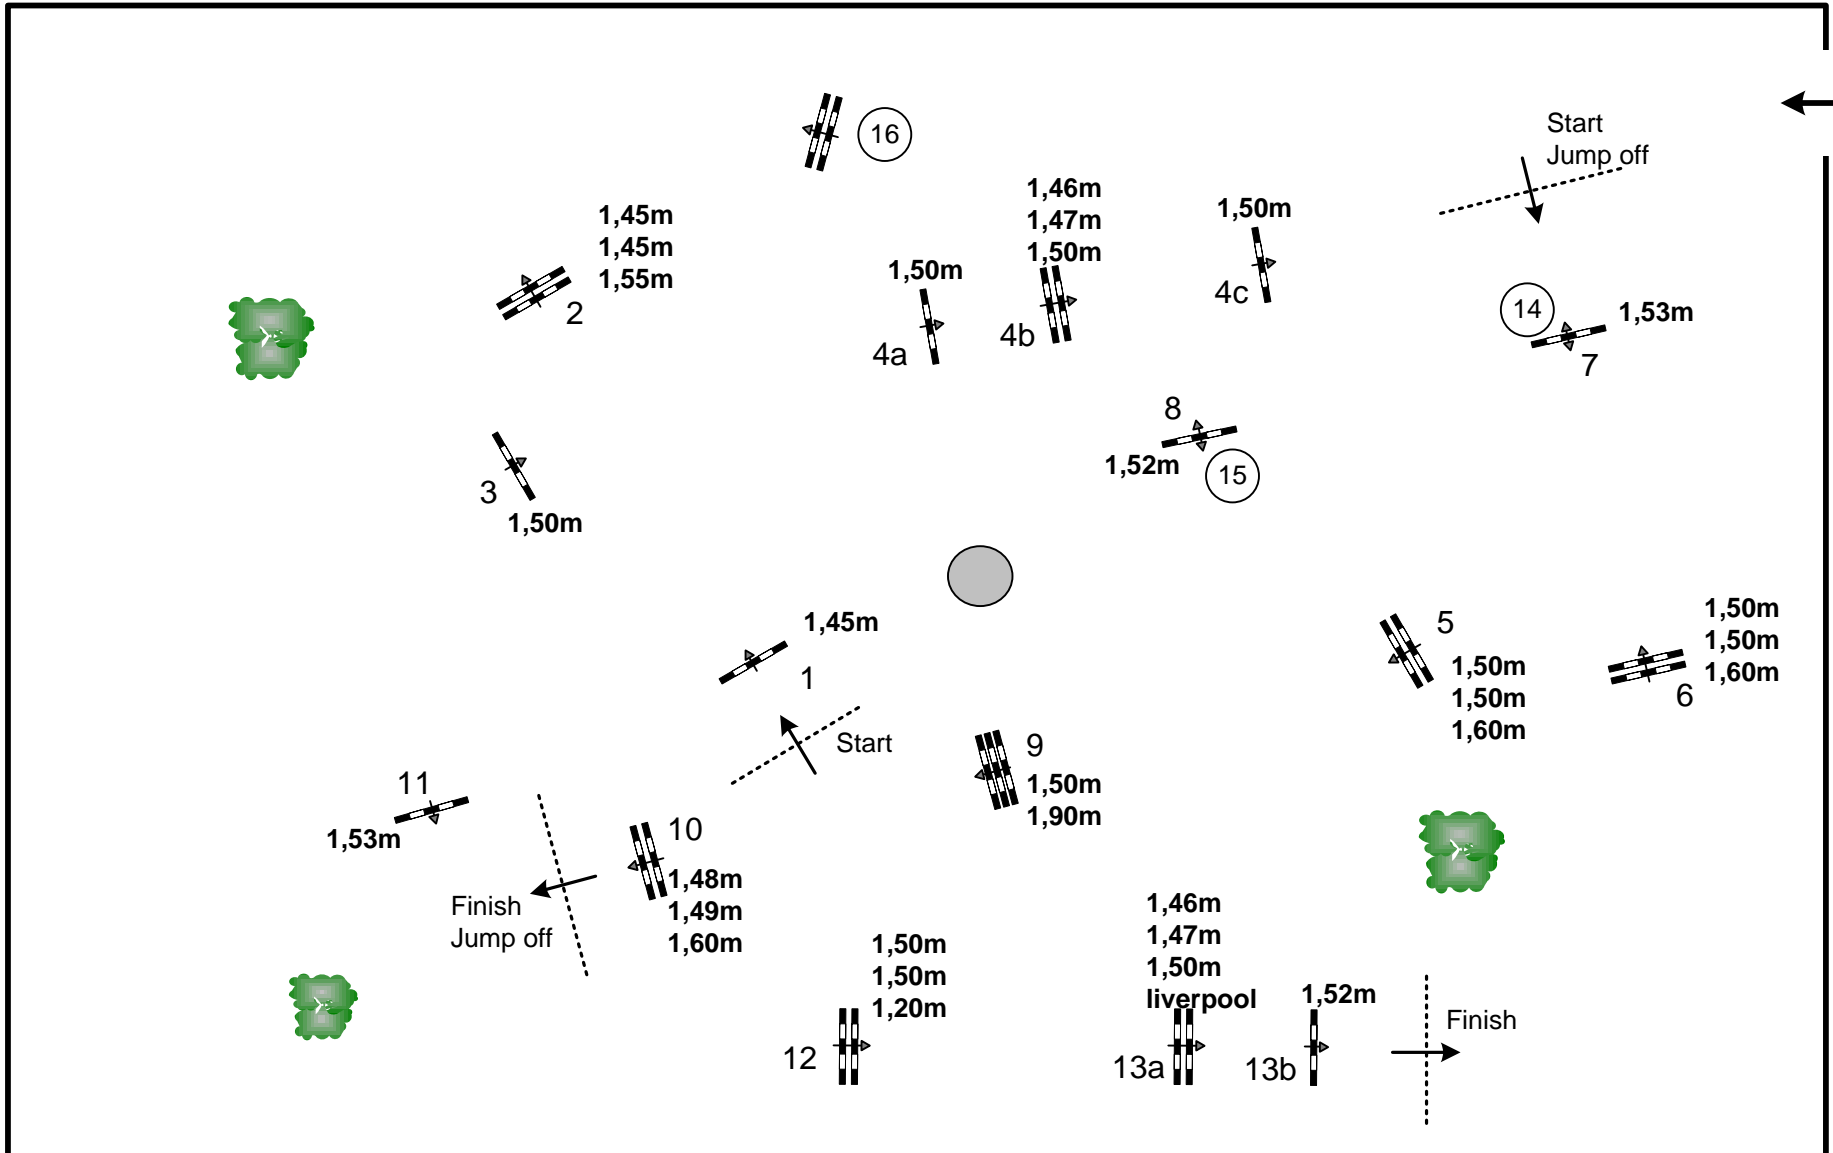

HITS Post Time Farm - Ocala Horse Properties Stadium

Competition: 420 - $50,000 HITS Grand Prix

8th February 2015

Table: II	Speed: 375 m/min	Obstacles: 13	Jump-off: 14, 15, 16, 11, 1, 4bc, 5, 10	2nd Jump-off: N/A
National RG: 2a	Length: 515 m	Efforts: 16	Length: 340 m	Length: 0 m
FEI RG / Art. N/A	Time allowed: 83 sec	Penalty sec: N/A	Time allowed: 55 sec	Time allowed: 0 sec
Height: 1,50 m	Time limit: 166 sec	Closed combination: N/A	Time limit: 110 sec	Time limit: 0 sec

JURY

C.D.: Bernardo Costa Cabral (POR)