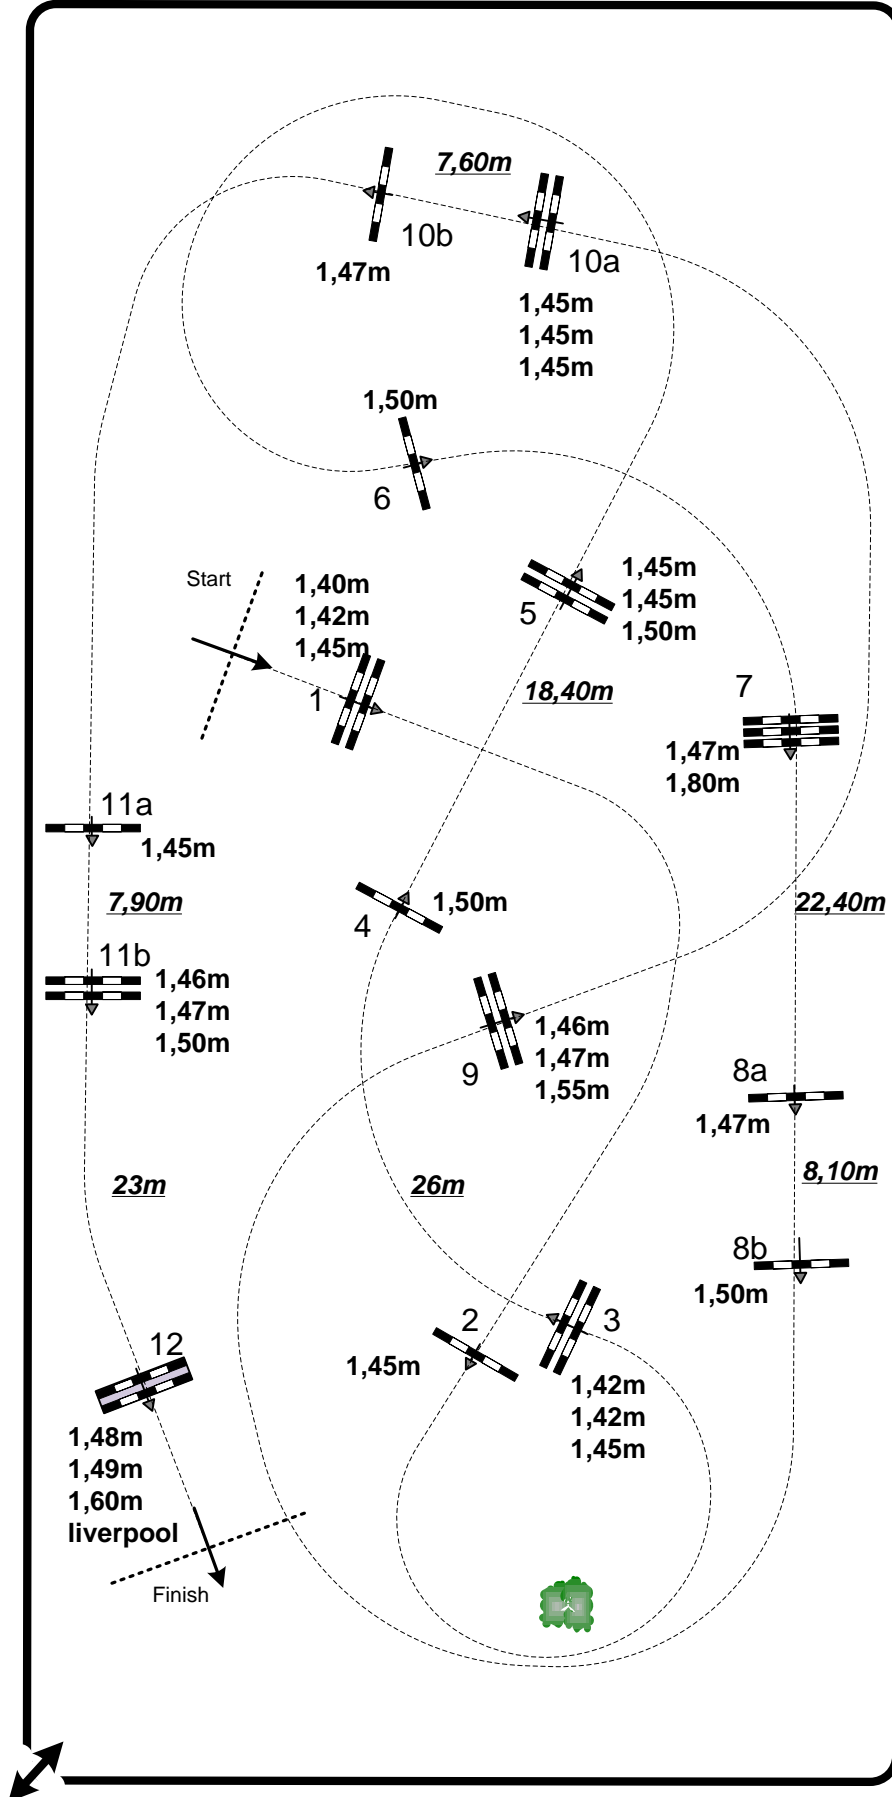

# 2014 Del Mar CSI 3\* World Cup International Horse show

Thursday, 23rd October 2014

Class: 426 - \$50.000 FEI  
Welcome Stake

Table: A  
National RG: N/A  
FEI RG / Art. 238.2.1  
Height: 1,45 m - 1,50 m

Speed: 350 m/min

Length: 465 m  
Time allowed: 80 sec  
Time limit: 160 sec

Obstacles: 12  
Efforts: 15  
Penalty sec N/A  
Closed combination: N/A

Jump-off:  
N/A  
Length: 0 m  
Time allowed: 0 sec  
Time limit: 0 sec