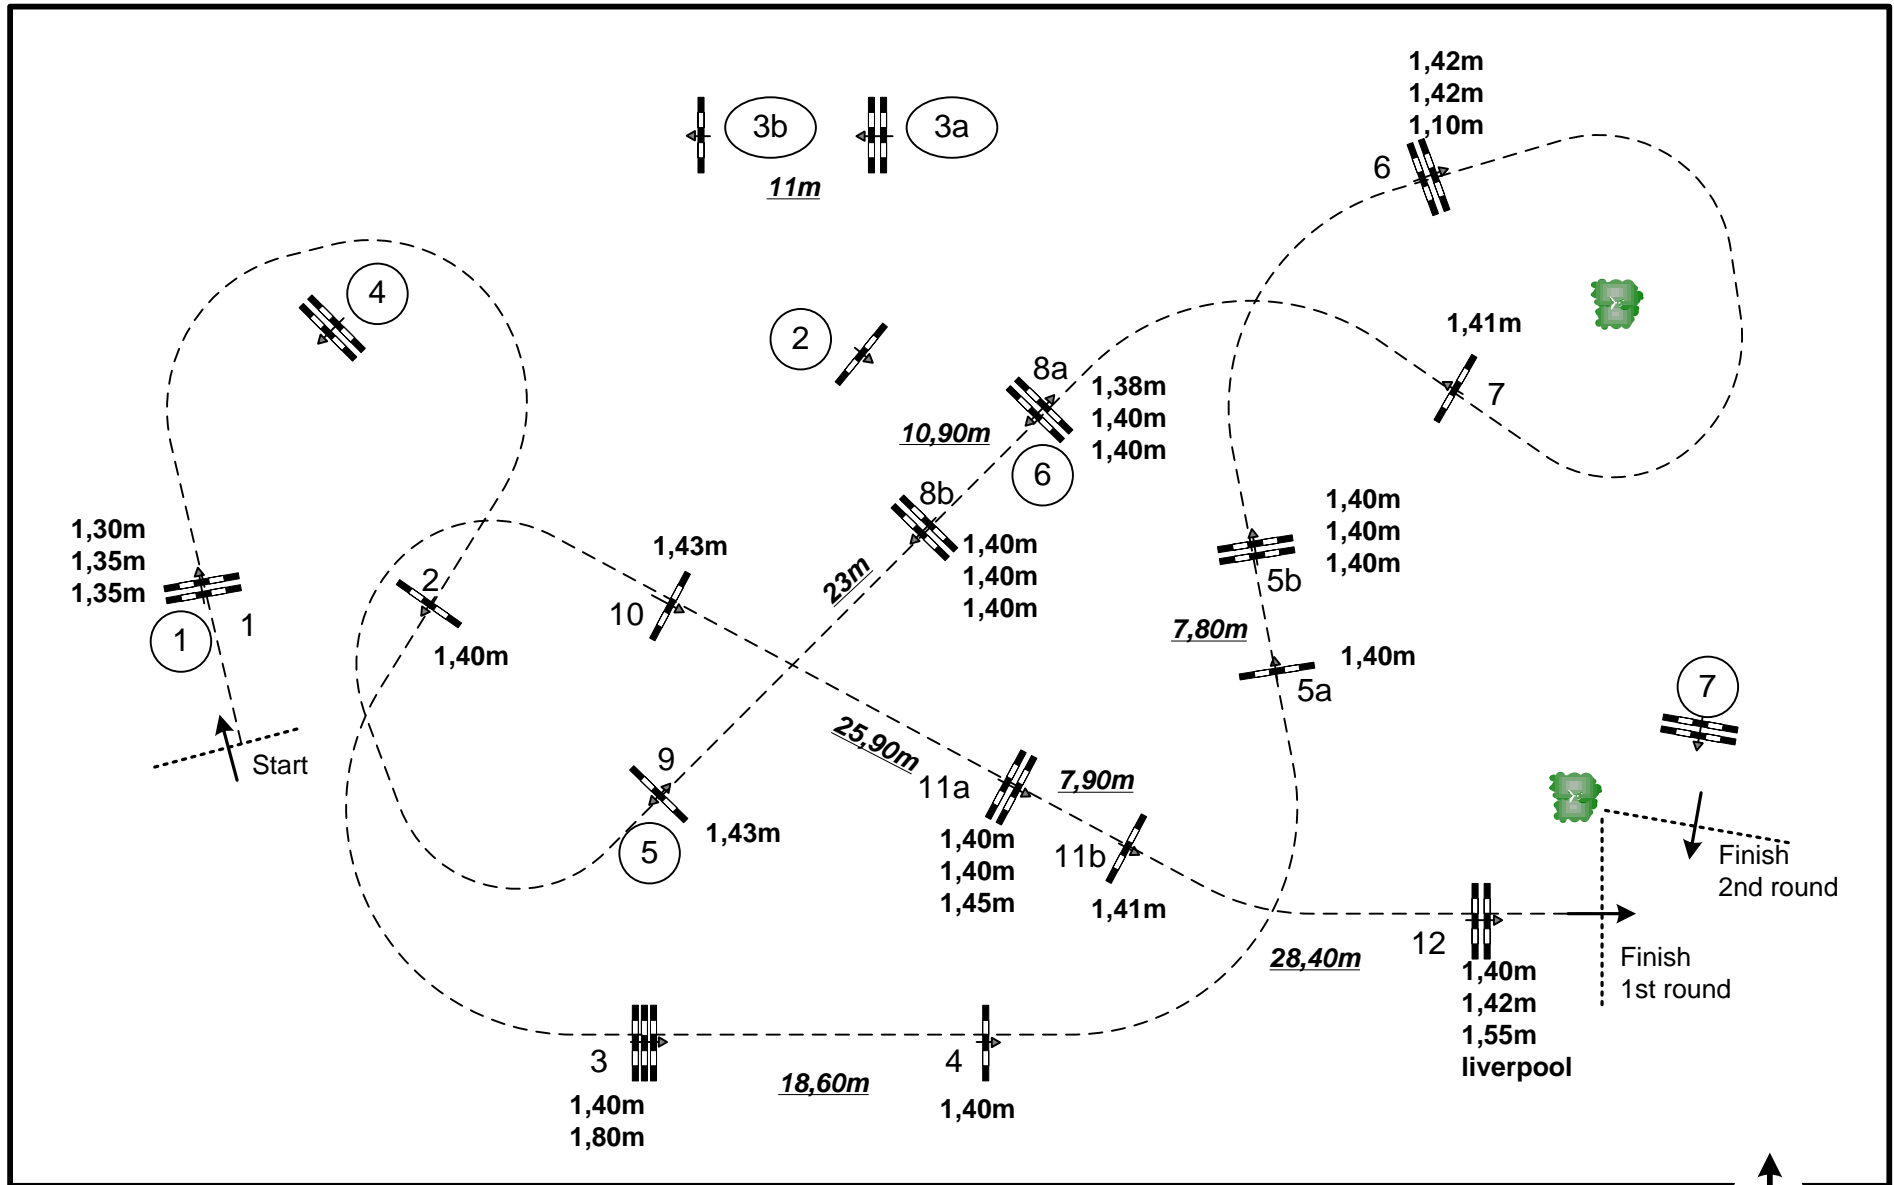

# CSI 1\* Coimbra 2014

Competition: 9 – Grande Prémio

6 de Julho 2014

Table: A	Speed: 375 m/min	Obstacles: 12	segunda mão: ① a ⑦	2nd Jump-off: N/A
National RG: 273.3.3	Length: 490 m	Efforts: 15	Length: 350 m	Length: 0 m
FEI RG / Art. N/A	Time allowed: 79 sec	Penalty sec: N/A	Time allowed: 56 sec	Time allowed: 0 sec
Height: 1,40 m	Time limit: 158 sec	Closed combination: N/A	Time limit: 112 sec	Time limit: 0 sec

C.D.: Bernardo Costa Cabral