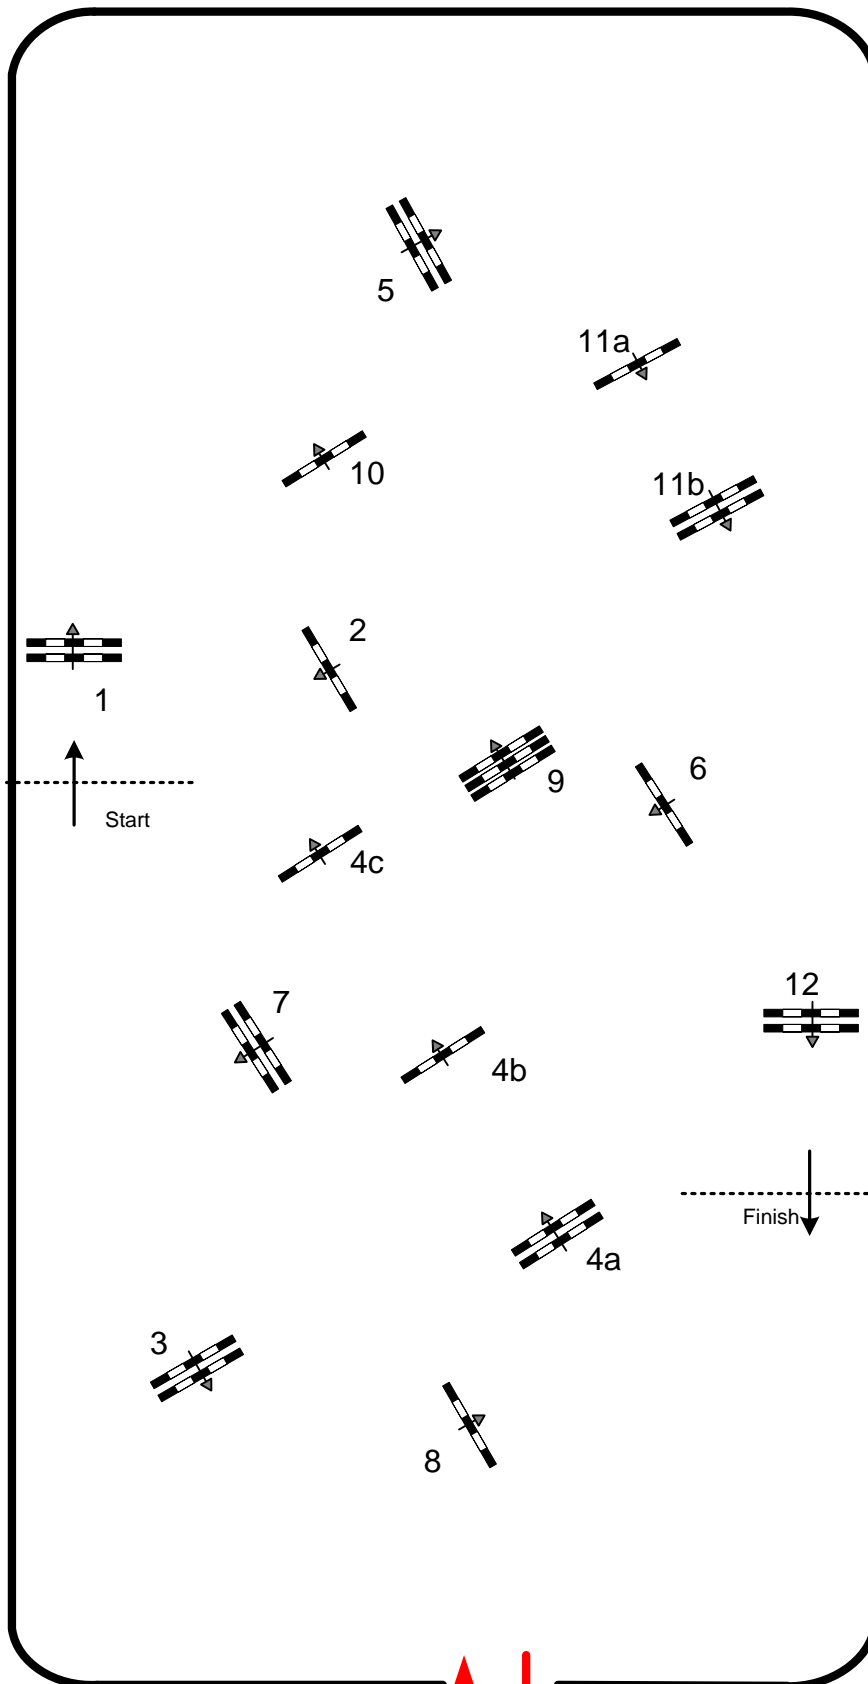

PIN OAK 2014 – WEEK II

The
Pin Oak
Charity Horse Show

Class: 340 - \$25.000 Bisso Marine Grand Prix

27th March 2014

2014

Table: II

National RG: 2a

FEI RG / Art. N/A

Height: 1,45 m

Speed: 350 m/min

Length: 490 m

Time allowed: 84 sec

Time limit: 168 sec

Obstacles: 12

Efforts: 15

Penalty sec N/A

Closed combination: N/A

Jump-off:

8 , 9 , 6 , 7 , 4bc , 11a , 12

Length: 290 m

Time allowed: 50 sec

Time limit: 100 sec

2nd Jump-off:

N/A

Length: 0 m

Time allowed: 0 sec

Time limit: 0 sec

C.D.: Bernardo Costa Cabral (POR)