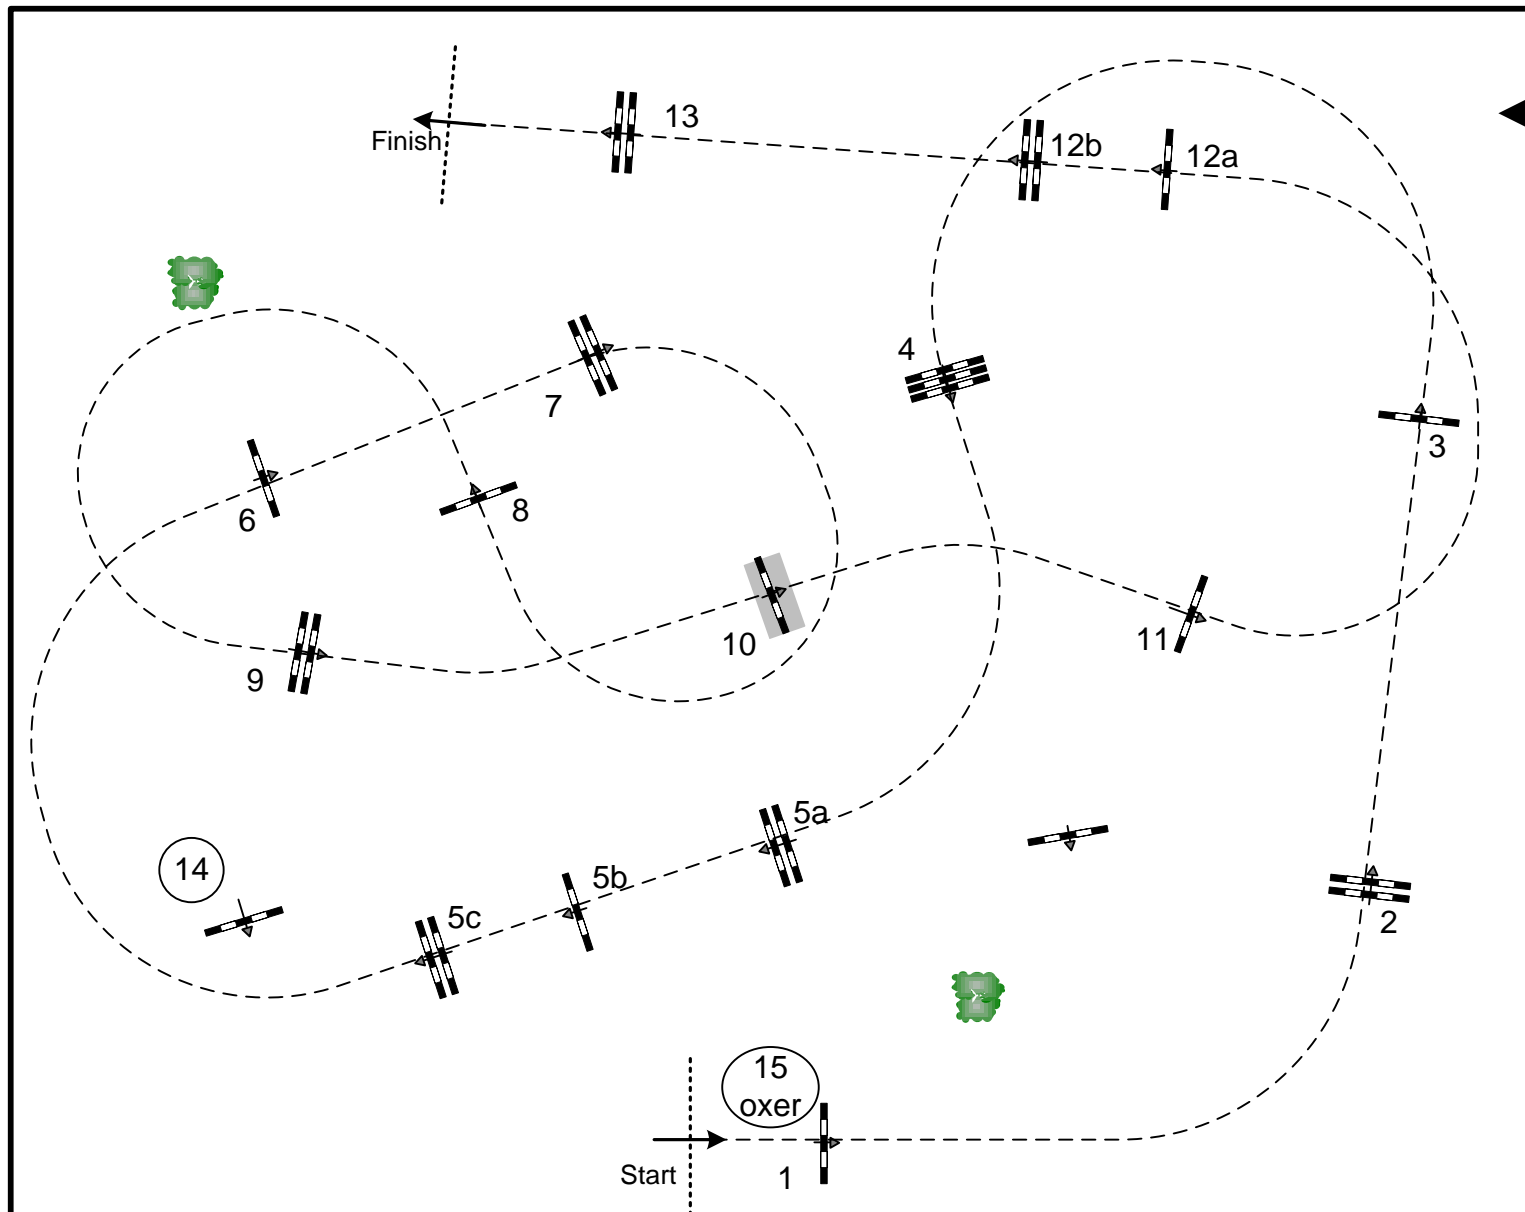

Vilamoura Champions Tour 2013

Francisco Moura Arena

Competition: A-15 – Grand Prix – with jump off

16 de Fevereiro 2014

Table: A
 National RG: N/A
 FEI RG / Art. 238.2.2
 Height: 1,45 m

Speed: 375 m/min

Length: 560 m
 Time allowed: 90 sec
 Time limit: 180 sec

Obstacles: 13
 Efforts: 16
 Penalty sec: N/A
 Closed combination: N/A

Jump-off:
4 , 12a , 13 , 7 , 5ab , 14 , 15
 Length: 340 m
 Time allowed: 55 sec
 Time limit: 110 sec

2nd Jump-off:
N/A
 Length: 0 m
 Time allowed: 0 sec
 Time limit: 0 sec